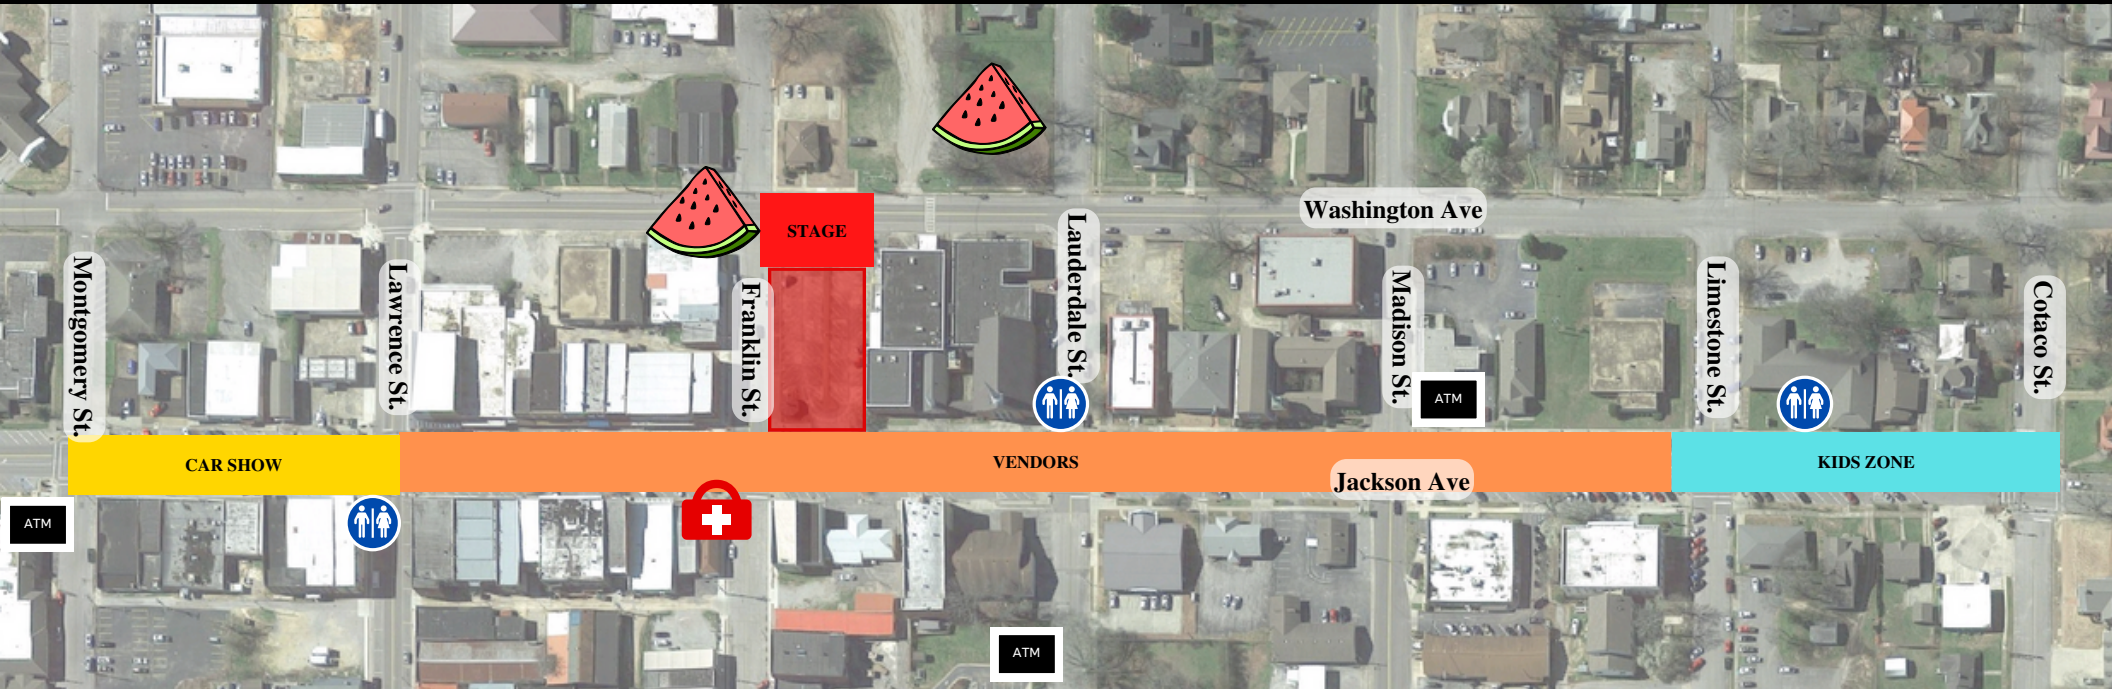

Franklin County

Downtown Russellville

WATERMELON FESTIVAL

VENDORS

CAR SHOW

KIDS ZONE

STAGE & SEATING AREA

FREE WATERMELON

Friday - 6 PM Main Stage

Saturday - 6 PM Main Stage

PORT-O-POTTIES

FIRST AID